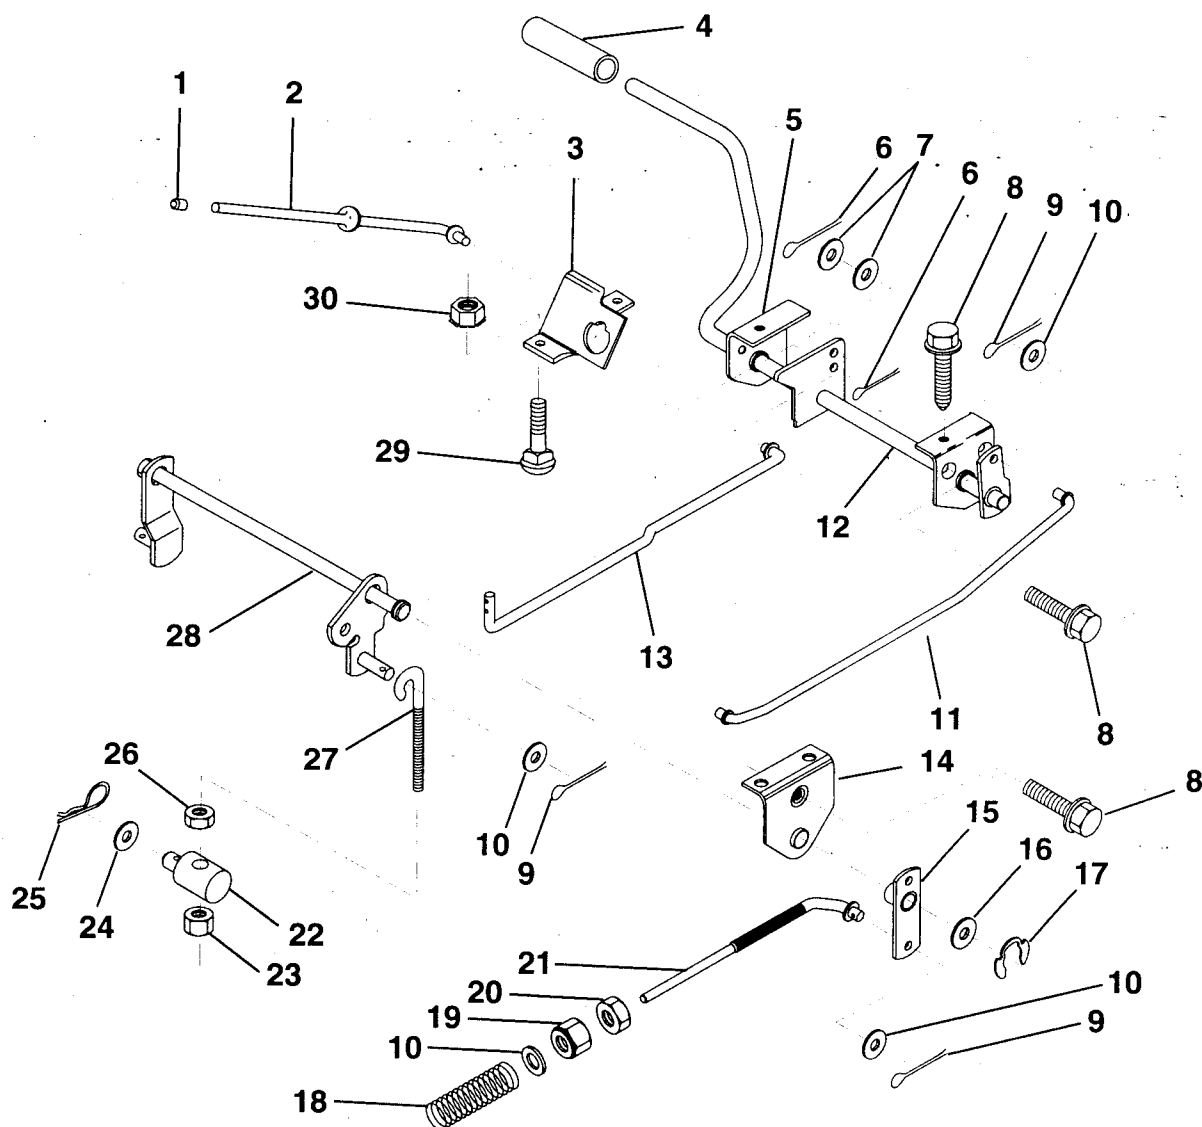

REPAIR PARTS

12 HP 36" TRACTOR - - MODEL NO. LR120 (HN1236A), PRODUCT NO. 954 00 06-02

BRAKE / REAR MOWER LIFT ASSEMBLY

KEY NO.	PART NO.	DESCRIPTION	KEY NO.	PART NO.	DESCRIPTION
1	532071673	Cap, Plunger	16	819251816	Washer 25/32 x 1-1/8 x 16 Ga.
2	532123436	Rod, Parking Brake	17	812000034	Ring, Klip
3	532123437	Bracket, Parking Brake	18	532106888	Spring, Brake Rod
4	532008156	Cover, Pedal	19	873350600	Nut, Hex, Jam 3/8-16 UNC
5	532122504	Bracket, Clutch/Brake Pedal, L.H.	20	873800600	Locknut, Hex w/Washer Insert 3/8-16 UNC
6	876020312	Pin, Cotter 3/32 x 3/4	21	532131460	Rod, Rear Brake
7	819131016	Washer 13/32 x 5/8 x 16 Ga.	22	532127378	Trunnion, Lift
8	817490508	Screw, Hex, Thd. Roll. 5/16-18 x 1/2	23	873800600	Nut, Crownlock 3/8-16 UNC
9	876020412	Pin, Cotter 1/8 x 3/4	24	819132012	Washer 13/32 x 1-1/4 x 12 Ga.
10	819131316	Washer 13/32 x 13/16 x 16 Ga.	25	532124961	Spring, Retainer
11	532123543	Rod, Brake Front	26	873930600	Nut, Centerlock 3/8-16 UNC
12	532139933	Assembly, Clutch/Brake Pedal	27	532127369	Link, Threaded
13	532123394	Rod, Clutch	28	532127358	Assembly, Rear Mower Lift
14	532121978	Bracket, Lift, Shaft	29	872110506	Bolt, Carriage 5/16-18 UNC x 3/4
15	532123641	Assembly, Brake, Pivot, Arm	30	873510500	Nut, Keps 5/16-16 UNC

HARDWARE SHOWN LARGER FOR EASIER IDENTIFICATION