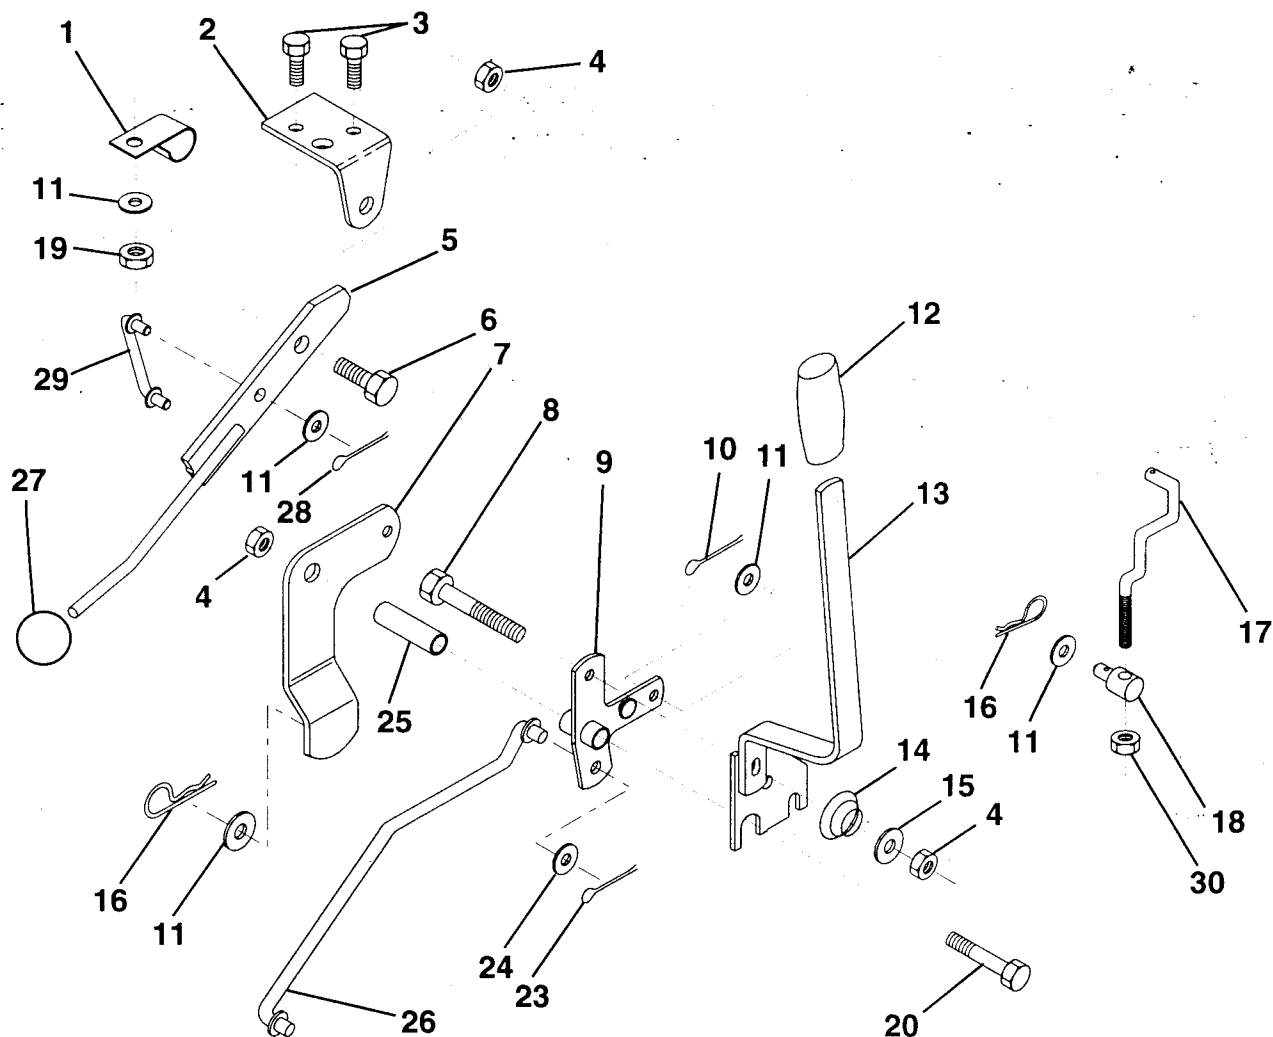

HARDWARE SHOWN LARGER FOR EASIER IDENTIFICATION

REPAIR PARTS

12 HP 36" TRACTOR - - MODEL NO. LR120 (HN1236A), PRODUCT NO. 954 00 06-02

MOWER LIFT LEVER

KEY NO.	PART NO.	DESCRIPTION	KEY NO.	PART NO.	DESCRIPTION
1	532126470	Clip, Insulated	15	819131212	Washer 13/32 x 3/4 x 12 Ga.
2	532122018	Bracket, Mower Clutch	16	532124961	Retainer, Spring
3	874780408	Bolt, Fin. Hex 1/4-20 UNC x 1/2 Gr. 5	17	532127359	Link, Front Lift
4	873800600	Nut, Crownlock 3/8-16 UNC	18	532133205	Trunnion, Threaded 3/8-16
5	532123417	Assembly, Clutch Lever	19	873680400	Nut, Crownlock 1/4-20
6	532106451	Bolt, Shoulder	20	874760644	Bolt, Fin. Hex 3/8-16 UNC x 2-3/4
7	532135371	Assembly, Mower Clutch Arm	23	876020416	Pin, Cotter 1/8 x 1
8	874760636	Bolt, Hex 3/8-16 UNC x 2-1/4	24	819171616	Washer 17/32 x 1 x 16 Ga.
9	532121930	Bellcrank, Asm. Lift	25	532121933	Tube, Spacer
10	876020412	Pin, Cotter 1/8 x 3/4	26	532121934	Rod, Mower Lift
11	819131316	Washer 13/32 x 13/16 x 16 Ga.	27	532106932	Knob
12	532131861	Grip, Handle	28	876020312	Pin, Cotter 3/32 x 3/4
13	532139352	Assembly, Lift Handle	29	532131655	Link, Mower Clutch
14	532123496	Spring, Compression	30	873350600	Nut Hex Jam 3/8-16 Unc