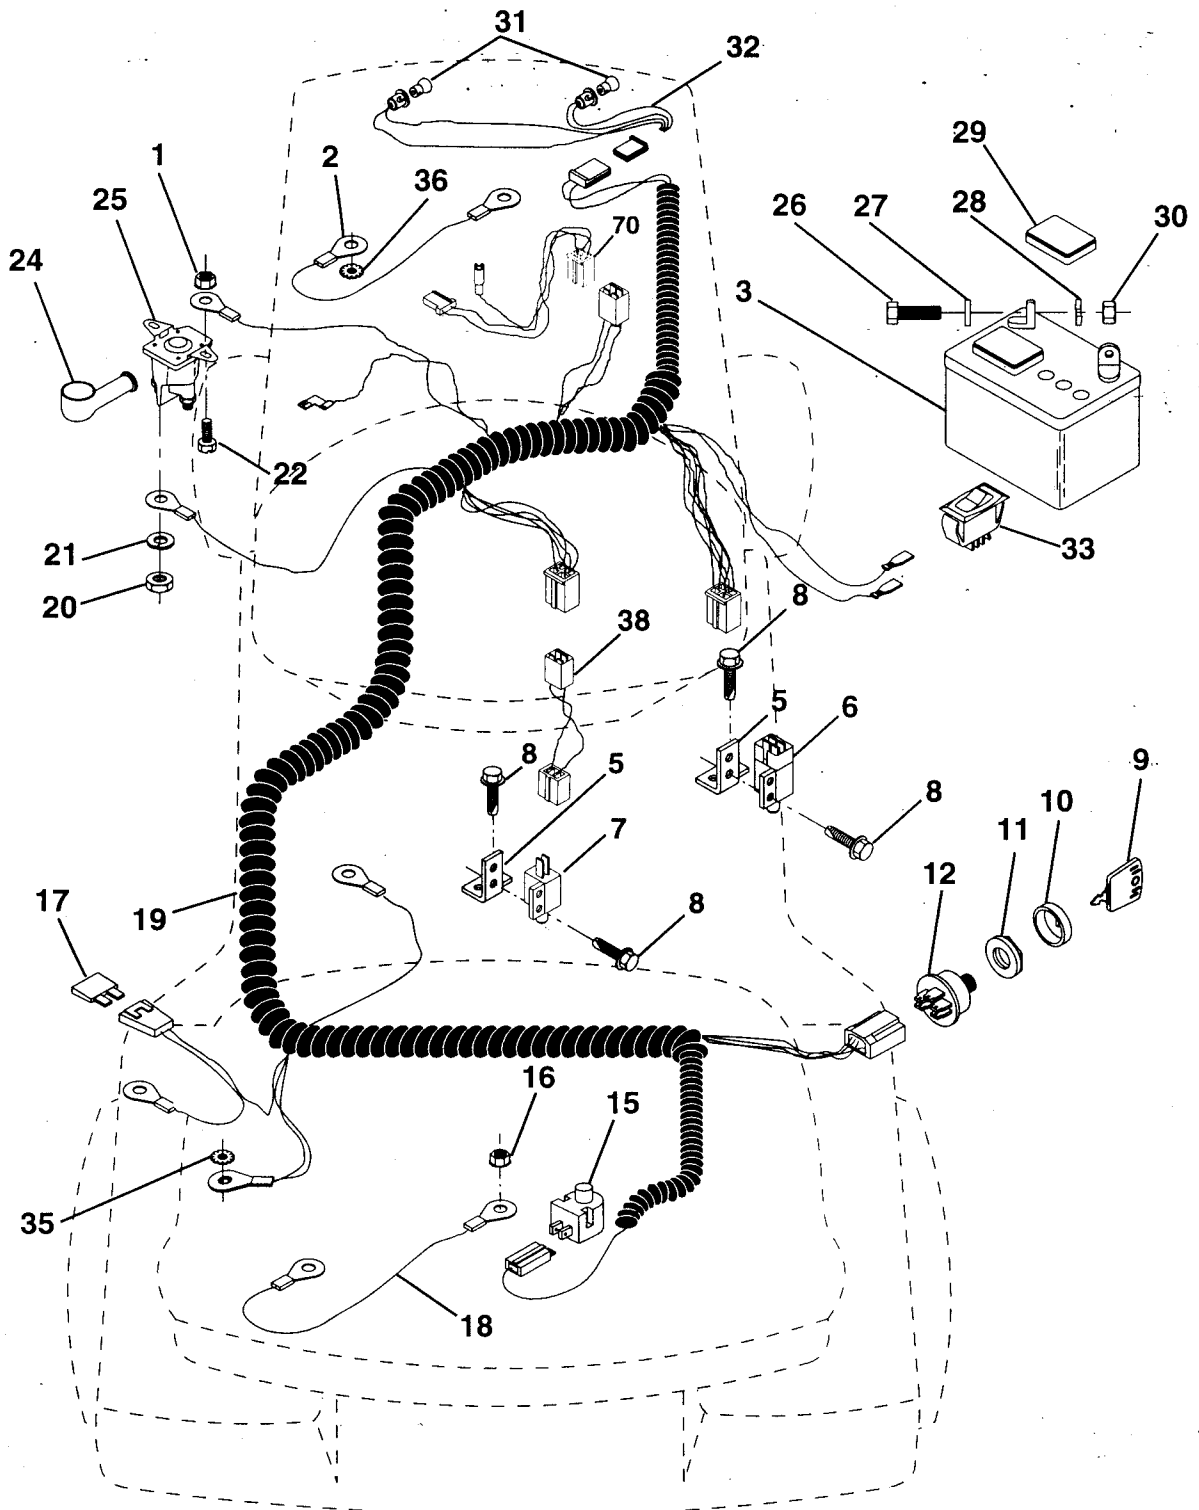

REPAIR PARTS

12 HP 36" TRACTOR -- MODEL NO. LR120 (HN1236A), PRODUCT NO. 954 00 06-02
ELECTRICAL

REPAIR PARTS

12 HP 36" TRACTOR - - MODEL NO. LR120 (HN1236A), PRODUCT NO. 954 00 06-02

ELECTRICAL

KEY NO.	PART NO.	DESCRIPTION
1	873510400	Nut, Hex Keps 1/4-20
2	532108423	Assembly, Cable
3	532133909	Battery
5	532108236	Bracket, Switch
6	532109553	Switch, Interlock (4-terminal)
7	532104445	Switch, Interlock (2-terminal)
8	817021008	Screw, Hex Hd. Tap #10-24 x 1/2
9	532140402	Key, Steel Delta
10	532123620	Cover, Key Ignition
11	532140400	Nut, Ignition
12	532140399	Switch, Ignition
15	532121305	Switch, Plunger
16	873510500	Nut, Hex, Keps 5/16-18
17	532108824	Fuse
18	532128353	Assembly, Cable
19	532140411	Harness, Ignition
20	873350400	Nut, Hex Jam 1/4-20
21	810090400	Washer, Lock 1/4
22	874780408	Bolt, Fin. Hex 1/4-20 UNC x 1/2 Gr. 5
24	532131563	Cover, Terminal
25	532138406	Solenoid
26	874760412	Bolt, Hex Hd. 1/4-20 UNC x 3/4
27	819091016	Washer 9/32 x 5/8 x 16
28	810040400	Washer, Lock 1/4
29	532121264	Cap, Battery
30	873220400	Nut, Fin. Hex 1/4-20 UNC
31	532004152	Bulb Light
32	532131078	Harness Headlight
33	532110712	Switch Light
35	811050600	Washer Lock Ext. Tooth 3/8
36	811150400	Washer Lock Inter. Tooth 1/4
37	532140413	Harness Engine
38	532140660	Adapter Harness

NOTE: All component dimensions given in U.S. inches.
1 inch = 25.4 mm

HARDWARE SHOWN LARGER FOR EASIER IDENTIFICATION