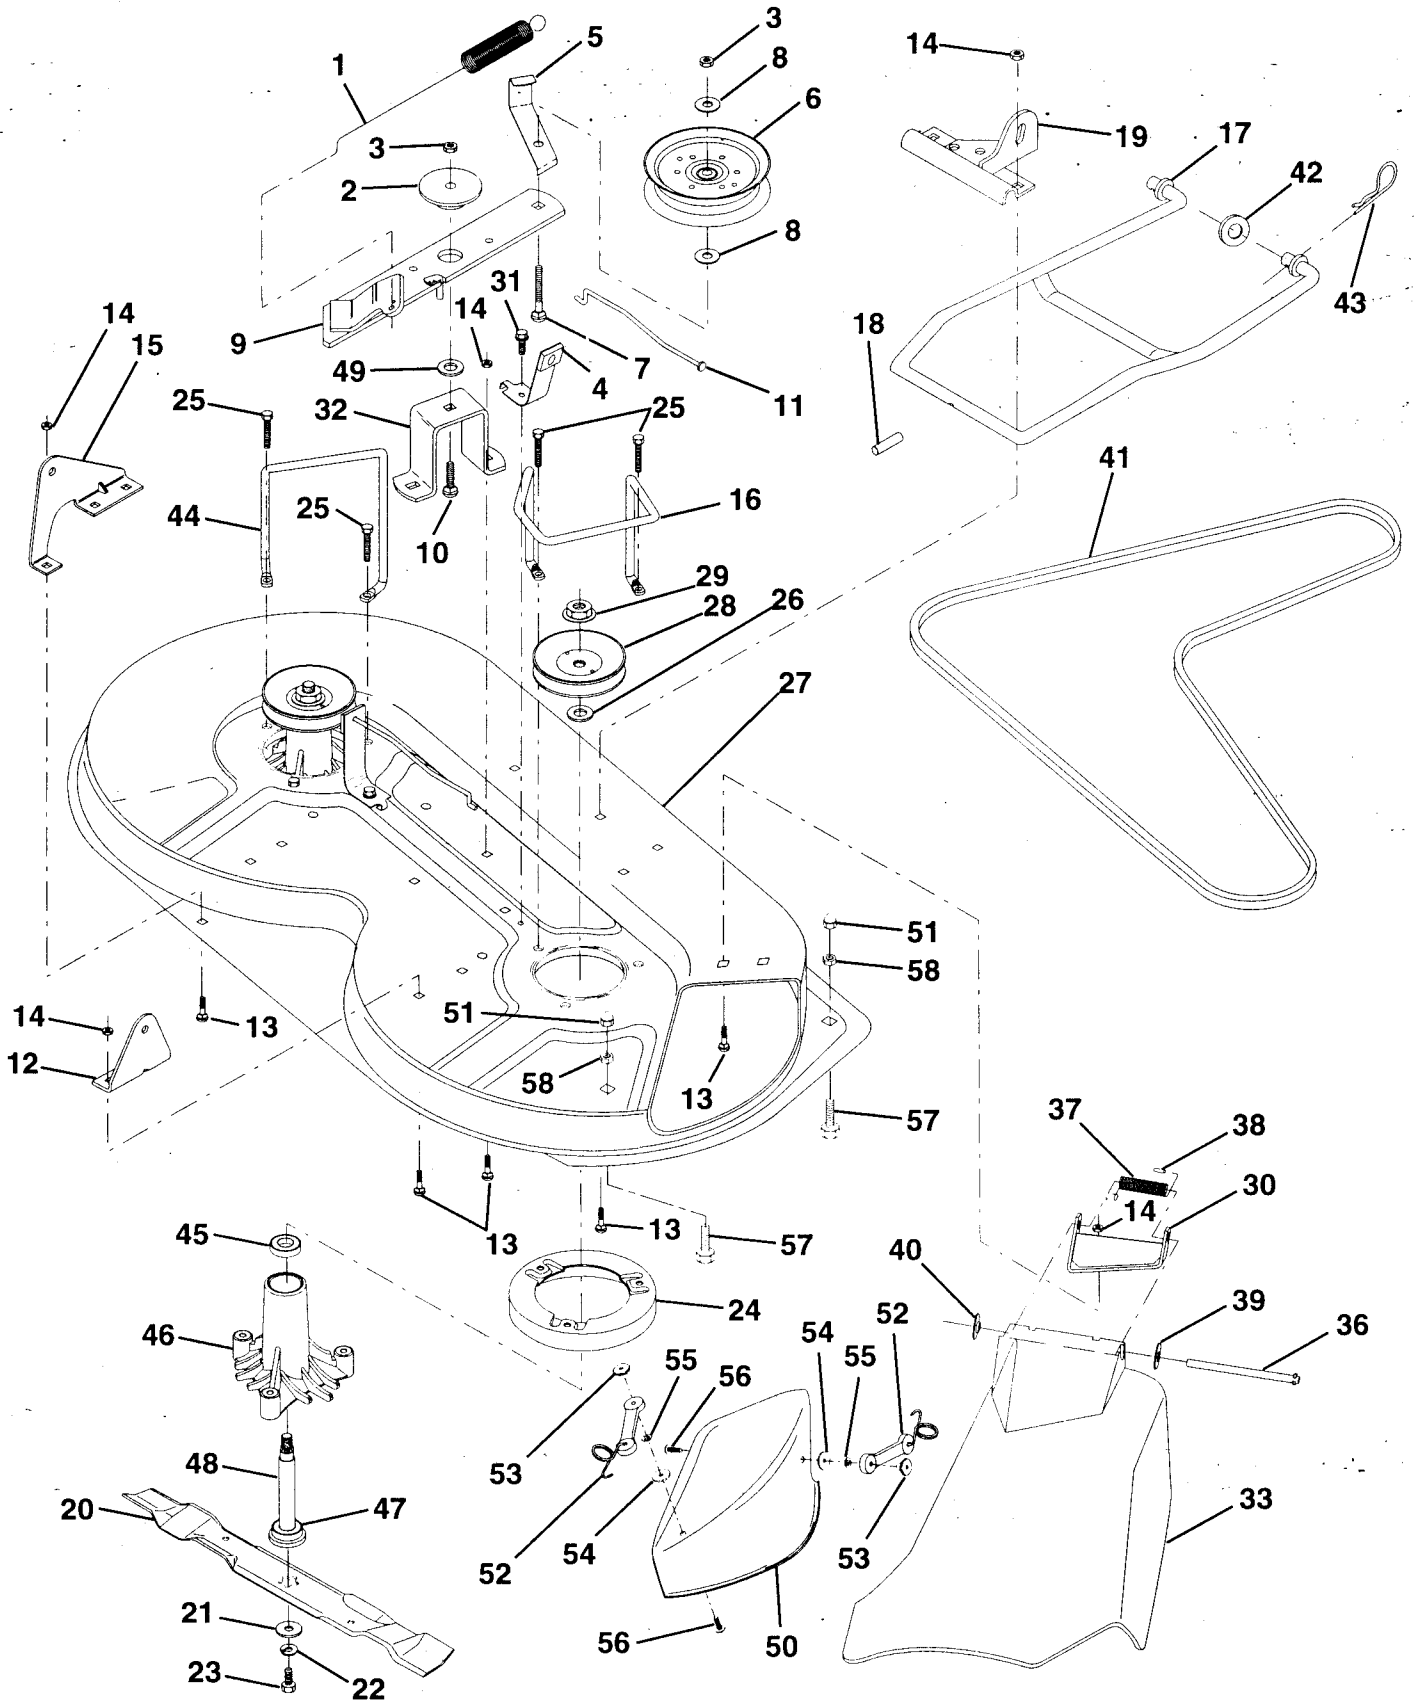

REPAIR PARTS

12 HP 36" TRACTOR - - MODEL NO. LR120 (HN1236A), PRODUCT NO. 954 00 06-02
MOWER DECK

REPAIR PARTS

12 HP 36" TRACTOR - - MODEL NO. LR120 (HN1236A), PRODUCT NO. 954 00 06-02

MOWER DECK

KEY NO.	PART NO.	DESCRIPTION	KEY NO.	PART NO.	DESCRIPTION
1	532140064	Spring, Mower Clutch	31	817490508	Screw, Hex Wsh. Thdrol. 5/16-18 x 1/2
2	532122052	Spacer, Retainer	32	532122051	Arm, Support Idler Mower
3	873800600	Nut, Crownlock	33	532131560	Deflector
4	532130840	Brake Asm.	36	532121980	Rod, Hinge
5	532131251	Guide, Belt Idler	37	532123713	Spring, Torsion Deflector
6	532121316	Pulley, Flat Idler	38	532105304	Cap, Sleeve
7	872110616	Bolt, Carr. 3/8-16 x 1-3/4 Gr. 5	39	819111016	Washer 11/32 x 5/8 x 16 Ga.
8	819131410	Washer 13/21 x 7/8 x 10 Ga.	40	532110452	Pushnut
9	532140092	Arm Asm., Idler Mower	41	532131264	V-Belt
10	872140610	Bolt, Carriage 3/8-16 x 1-1/4	42	819171616	Washer 11/32 x 5/8 16 Ga.
11	532130841	Rod, Brake	43	532124660	Retainer, Spring
12	532127356	Bracket, Lift R. H. Rear	44	532140608	Keeper, L. H.
13	872140505	Bolt, Carriage 5/16-18 x 5/8	45	532110485	Bearing
14	873800500	Nut, Crownlock 5/16-18	46	532128774	Housing Mandrel Vented
15	532127357	Bracket, Lift L. H. Rear	47	532129895	Bearing
16	532140093	Keeper, R. H.	48	532137645	Shaft, Mandrel (Includes Key # 47)
17	532128508	Link, Asm. Mower Stabilizer	49	532106513	Washer Wear 16 Ga.
18	532128511	Pin, Drive	50	532140102	Mulcher Plate
19	532127380	Bracket, Asm. Front	51	532133841	Acorn Nut 5/16-18
20	532140101	Blade Mulching	52	532130758	Latch Hook
21	532140296	Washer, Hard	53	532125004	Nut, Weld
22	810030600	Washer, Lock 3/8	54	819061216	Washer #10
23	532850857	Bolt 3/8-24 x 1-1/4 Gr. 8	55	810071000	Washer, Lock#10
24	532140329	Stripper	56	871161010	Screw
25	532138776	Screw Thdrol Hex Hd	57	874930516	Bolt, Hex 5/16-18 x 1
26	532129963	Washer .150 Thk.	58	532063124	Locknut 5/16-18
27	532129983	Deck Assembly	--	532130794	Mandrel Asm. (Includes Key No.'s 22-23, 26, 29 and 45-48)
28	532129207	Pulley, Mandrel	--	532140979	Deck, Mower Complete
29	532137266	Nut, Flangelock 9/16			
30	532136631	Bracket, Asm. Deflector			

HARDWARE SHOWN LARGER FOR EASIER IDENTIFICATION