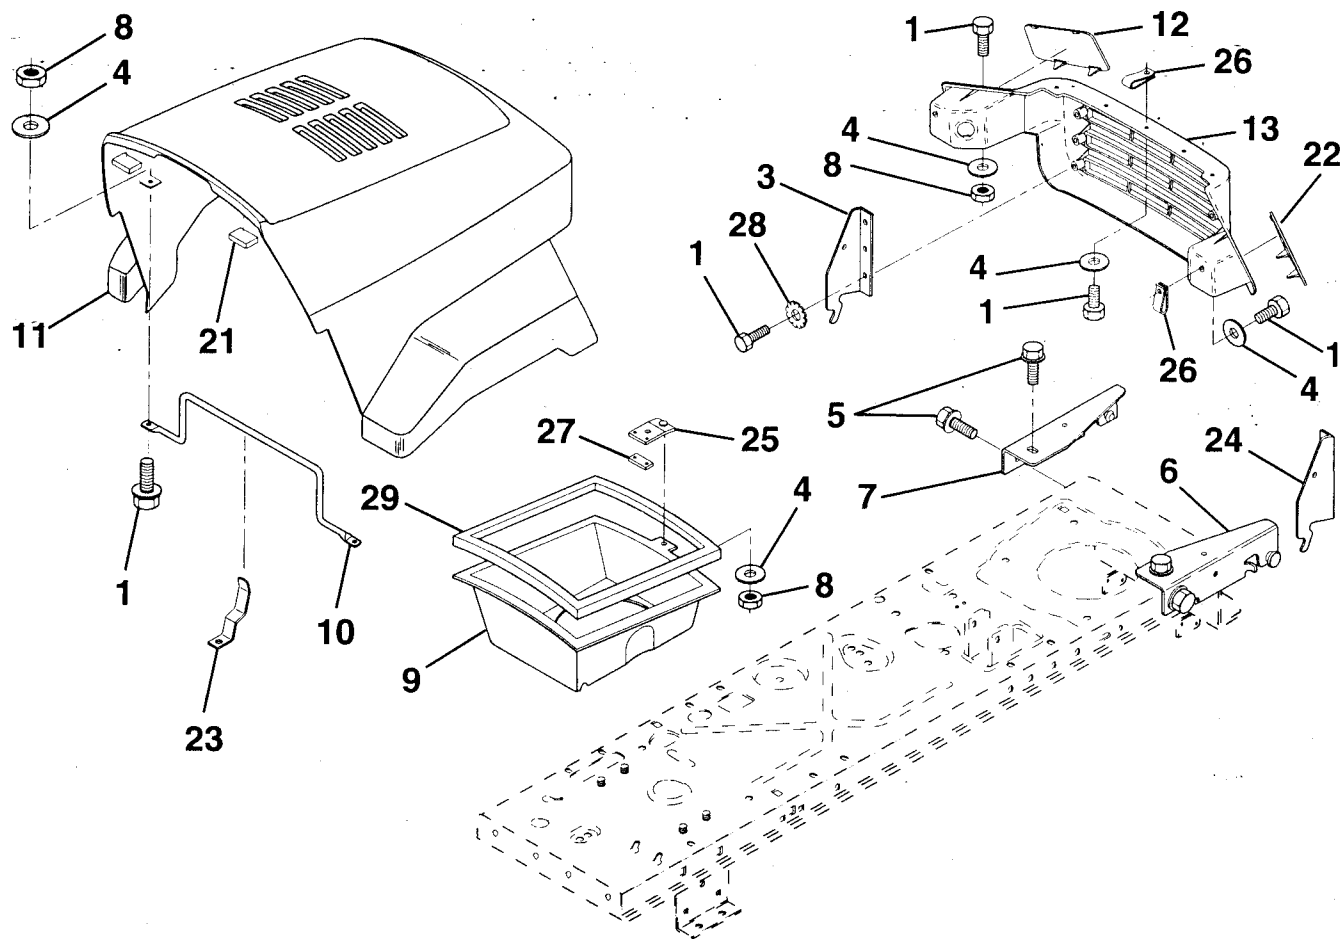

NOTE: All component dimensions given in U.S. inches.
1 inch = 25.4 mm

HARDWARE SHOWN LARGER FOR EASIER IDENTIFICATION

REPAIR PARTS

12 HP 36" TRACTOR - - MODEL NO. LR120 (HN1236A), PRODUCT NO. 954 00 06-02

DASH

KEY NO.	PART NO.	DESCRIPTION
1	532132735	Cap, Fuel
2	532138395	Assembly, Dash & Fuel Tank
3	532123487	Clamp, Hose
4	532008544	Line, Fuel
5	532008548	Line, Fuel
6	873510400	Nut, Hex, Keps 1/4-20
7	532124996	Clip, Fuel Line
8	819091216	Washer 9/32 x 3/4 x 16 Ga.
9	874760428	Bolt, Hex, Fin 1/4-20 x 1-3/4
10	819091413	Washer 11/32 x 11/16 x 16 Ga.
11	532121249	Spacer, Split

KEY NO.	PART NO.	DESCRIPTION
12	532003720	Spring
13	532126450	Clip, Height Adjustment
14	532126115	Knob, Height Stop
15	532122023	Adjustment, Quadrant Height
16	532124346	Nut, Self-Threading 3/16-18
17	872110404	Bolt, Carriage 1/4-20 x 1/2 Gr. 5
18	532130745	Support Assembly, Dash
19	532134744	Brace, Cross
20	817060408	Screw, Self-Tapping 1/4-20 x 1/2
21	532134014	Plug Dome Black

HARDWARE SHOWN LARGER FOR EASIER IDENTIFICATION

REPAIR PARTS

12 HP 36" TRACTOR - - MODEL NO. LR120 (HN1236A), PRODUCT NO. 954 00 06-02

HOOD

KEY NO.	PART NO.	DESCRIPTION
1	874780410	Bolt Fin Hex 1/4-20 x 5/8
3	532128445	Bracket Pivot Hood LH
4	819091016	Washer, Flat 1/4
5	817490512	Screw Thdrol 5/16-28 x 3/4
6	532140051	Bracket Asm. Pivot Hood RH
7	532140050	Bracket Asm. Pivot Hood LH
8	873220400	Nut Fin Hex 1/4-20
9	532123840	Duct Air Hood
10	532130850	Brace Hood
11	532140142	Hood
12	532130986	Lens LH