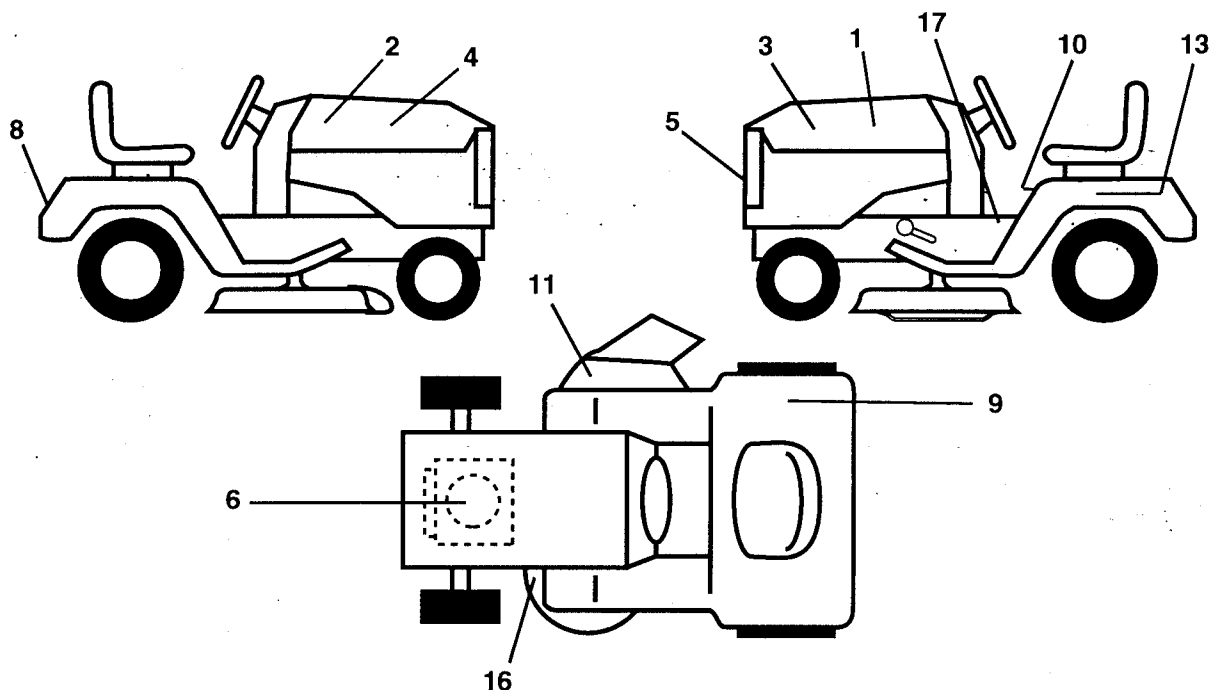

REPAIR PARTS

12 HP 36" TRACTOR - - MODEL NO. LR120 (HN1236A), PRODUCT NO. 954 00 06-02

DECALS

KEY NO.	PART NO.	DESCRIPTION	KEY NO.	PART NO.	DESCRIPTION
1	532140206	Decal, Hood, L. H., Husqv.	9	532126187	Decal, Certification, (French/Dutch)
2	532140205	Decal, Hood, R. H., Husqv.	10	532133795	Decal Caution Fender
3	532140850	Decal, Hood, L. H., LR120	11	532137259	Decal, Warning, Cut Finger, (Multi-Lang)
4	532140851	Decal, Hood, R. H., LR120	13	532121549	Decal, Caution, Battery
5	532140213	Decal, Logo, Grill	16	532136830	Decal, V-Belt Sch.
6	532120601	Decal, Engine	17	532138269	Decal, Inst. Oper.
8	532131582	Decal, Logo, Fender	--	532141458	Manual, Owner's (English)
			--	532141459	Manual, Owner's (French)