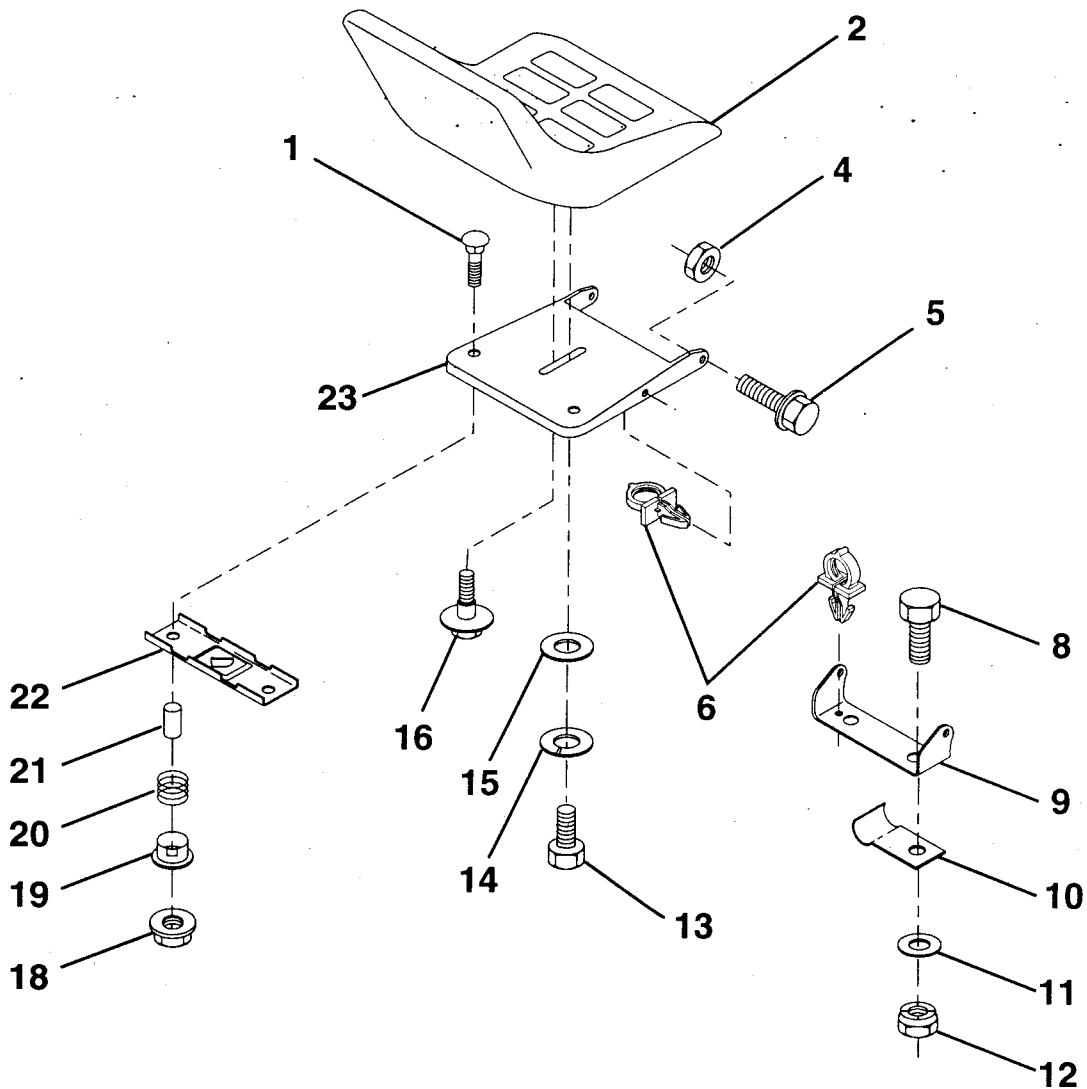

HARDWARE SHOWN LARGER FOR EASIER IDENTIFICATION

REPAIR PARTS

12 HP 36" TRACTOR - - MODEL NO. LR120 (HN1236A), PRODUCT NO. 954 00 06-02
FENDER/CHASSIS

KEY NO.	PART NO.	DESCRIPTION	KEY NO.	PART NO.	DESCRIPTION
1	532129965	Case, Battery	11	532124346	Nut, Self-Threading, Wsher Hd 3/16
2	819132012	Washer 13/32 x 1-1/4 x 12 Ga.	12	532140784	Assembly, Frame
3	817490612	Screw, Hex Wsh. Thrdrol 3/8-16 x 3/4	13	532109238	Tube, Battery Drain
4	532124181	Spring, Compression, Seat	14	873510400	Nut, Keps 1/4-20 UNC
5	532125142	Plate, Asm. Battery	15	873800500	Nut, Crownlock 5/16-18
6	532109596	Clamp, Hose	16	874760512	Bolt, Hex Hd. 5/16-18 UNC x 3/4
7	532124144	Pad, Footrest	17	532127880	Drawbar
8	817490512	Screw Thdrol 5/16-18 x 3/4	18	532126470	Clip, Insulated
9	532126994	Console, Shift Control	19	532141393	Fender/Footrest
10	532139783	Bar, Shift Lock	20	819091413	Washer 9/32 x 7/8 x 13 Ga.
			25	871490516	Scr-Hx Wsh Thd Rol 5/16-18 x 1

HARDWARE SHOWN LARGER FOR EASIER IDENTIFICATION

REPAIR PARTS

12 HP 36" TRACTOR - - MODEL NO. LR120 (HN1236A), PRODUCT NO. 954 00 06-02
SEAT

KEY NO.	PART NO.	DESCRIPTION	KEY NO.	PART NO.	DESCRIPTION
1	872050411	Bolt, Carriage 1/4-20 x 1-3/8	13	874780814	Bolt Hex 1/2-13 x 7/8
2	532140838	Seat	14	810040800	Washer Lock Hvy. Hlcl Spring 1/2
4	873800500	Nut, Crownlock 5/16-18	15	819171912	Washer, 17/32 x 1-3/16 x 12 Ga.
5	532139888	Bolt, Shoulder 5/16-18 UNC	16	532127018	Bolt, Shoulder
6	532140407	Clip, Insulated	18	532123976	Nut, Hex Large Flange Lock
8	874760612	Bolt, Fin Hex 3/8-16 UNC x 3/4	19	532121248	Bushing, Snap
9	532140551	Bracket, Pivot Seat	20	532121250	Spring, Compression
10	532126471	Clip, Insulated	21	532134300	Spacer, Split 28 Id. x .88 Lg.
11	819133210	Washer 12/32 x 2 x 10 Ga.	22	532121246	Bracket, Switch, Mounting
12	873800600	Nut, Crownlock 3/8-16 UNC	23	532140552	Pan, Seat