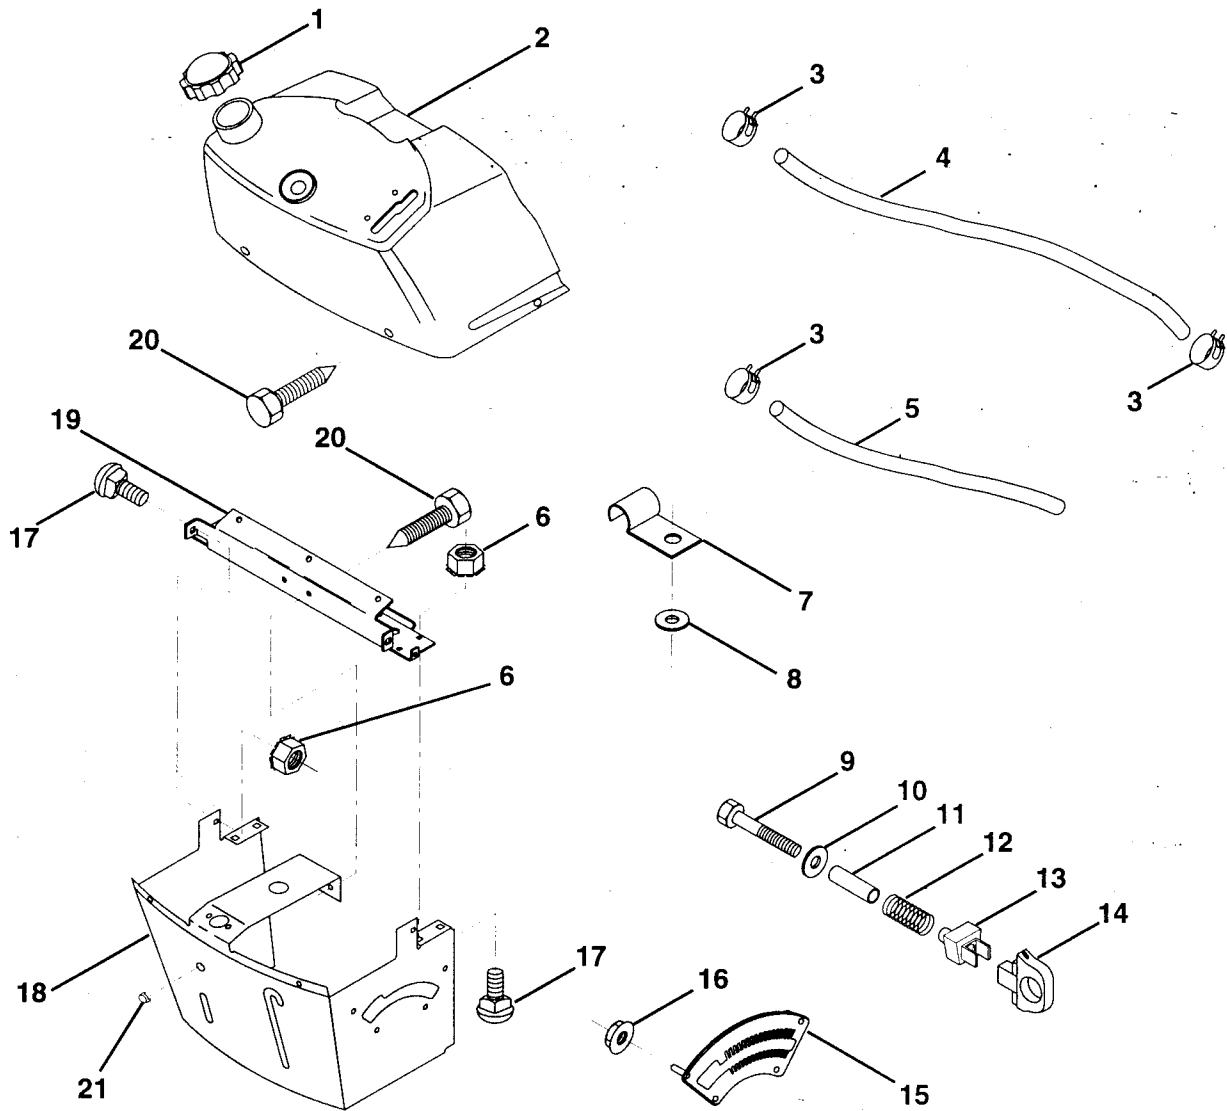

ELECTRICAL

KEY NO.	PART NO.	DESCRIPTION
1	873510400	Nut, Hex Keps 1/4-20
2	532108423	Assembly, Cable
3	532133909	Battery
5	532108236	Bracket, Switch
6	532109553	Switch, Interlock (4-terminal)
7	532104445	Switch, Interlock (2-terminal)
8	817021008	Screw, Hex Hd. Tap #10-24 x 1/2
9	532140402	Key, Steel Delta
10	532123620	Cover, Key Ignition
11	532140400	Nut, Ignition
12	532140399	Switch, Ignition
15	532121305	Switch, Plunger
16	873510500	Nut, Hex, Keps 5/16-18
17	532108824	Fuse
18	532128353	Assembly, Cable
19	532140411	Harness, Ignition
20	873350400	Nut, Hex Jam 1/4-20
21	810090400	Washer, Lock 1/4
22	874780408	Bolt, Fin. Hex 1/4-20 UNC x 1/2 Gr. 5
24	532131563	Cover, Terminal
25	532138406	Solenoid
26	874760412	Bolt, Hex Hd. 1/4-20 UNC x 3/4
27	819091016	Washer 9/32 x 5/8 x 16
28	810040400	Washer, Lock 1/4
29	532121264	Cap, Battery
30	873220400	Nut, Fin. Hex 1/4-20 UNC
31	532004152	Bulb Light
32	532131078	Harness Headlight
33	532110712	Switch Light
35	811050600	Washer Lock Ext. Tooth 3/8
36	811150400	Washer Lock Inter. Tooth 1/4
37	532140413	Harness Engine
38	532140660	Adapter Harness

DASH

KEY NO.	PART NO.	DESCRIPTION
1	532132735	Cap, Fuel
2	532138395	Assembly, Dash & Fuel Tank
3	532123487	Clamp, Hose
4	532008544	Line, Fuel
5	532008548	Line, Fuel
6	873510400	Nut, Hex, Keps 1/4-20
7	532124996	Clip, Fuel Line
8	819091216	Washer 9/32 x 3/4 x 16 Ga.
9	874760428	Bolt, Hex, Fin 1/4-20 x 1-3/4
10	819091413	Washer 11/32 x 11/16 x 16 Ga.
11	532121249	Spacer, Split

KEY NO.	PART NO.	DESCRIPTION
12	532003720	Spring
13	532126450	Clip, Height Adjustment
14	532126115	Knob, Height Stop
15	532122023	Adjustment, Quadrant Height
16	532124346	Nut, Self-Threading 3/16-18
17	872110404	Bolt, Carriage 1/4-20 x 1/2 Gr. 5
18	532130745	Support Assembly, Dash
19	532134744	Brace, Cross
20	817060408	Screw, Self-Tapping 1/4-20 x 1/2
21	532134014	Plug Dome Black