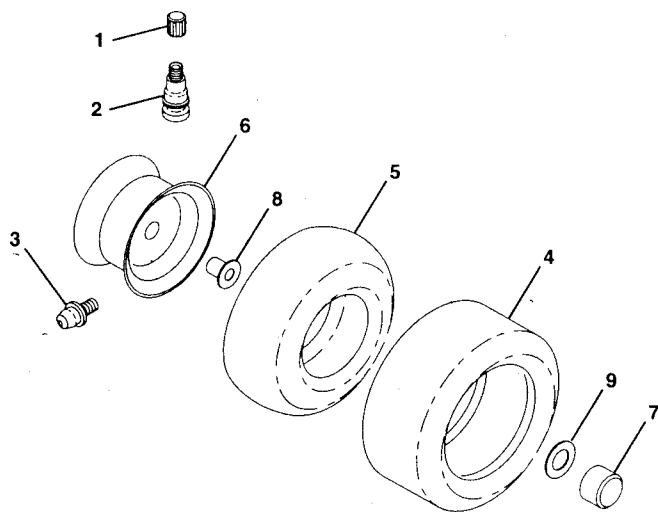

WHEELS & TIRES

KEY NO.	PART NO.	DESCRIPTION
1	532059192	Cap, Valve
2	532065139	Stem, Valve
3	532124957	Fitting, Grease\ (Front Wheels Only)
4	532123410	Tire, Front
4	532123411	Tire, Rear
5	532059904	Tube, Front (Optional Service Items Only)
5	532008134	Tube, Rear (Optional Service Items Only)
6	532140298	Rim, Front
6	532140453	Rim, Rear
7	532104757	Cap Axle
8	532124959	Bearing Flange
9	532121748	Washer 25/32 x 1-5/8 x 16 Ga.