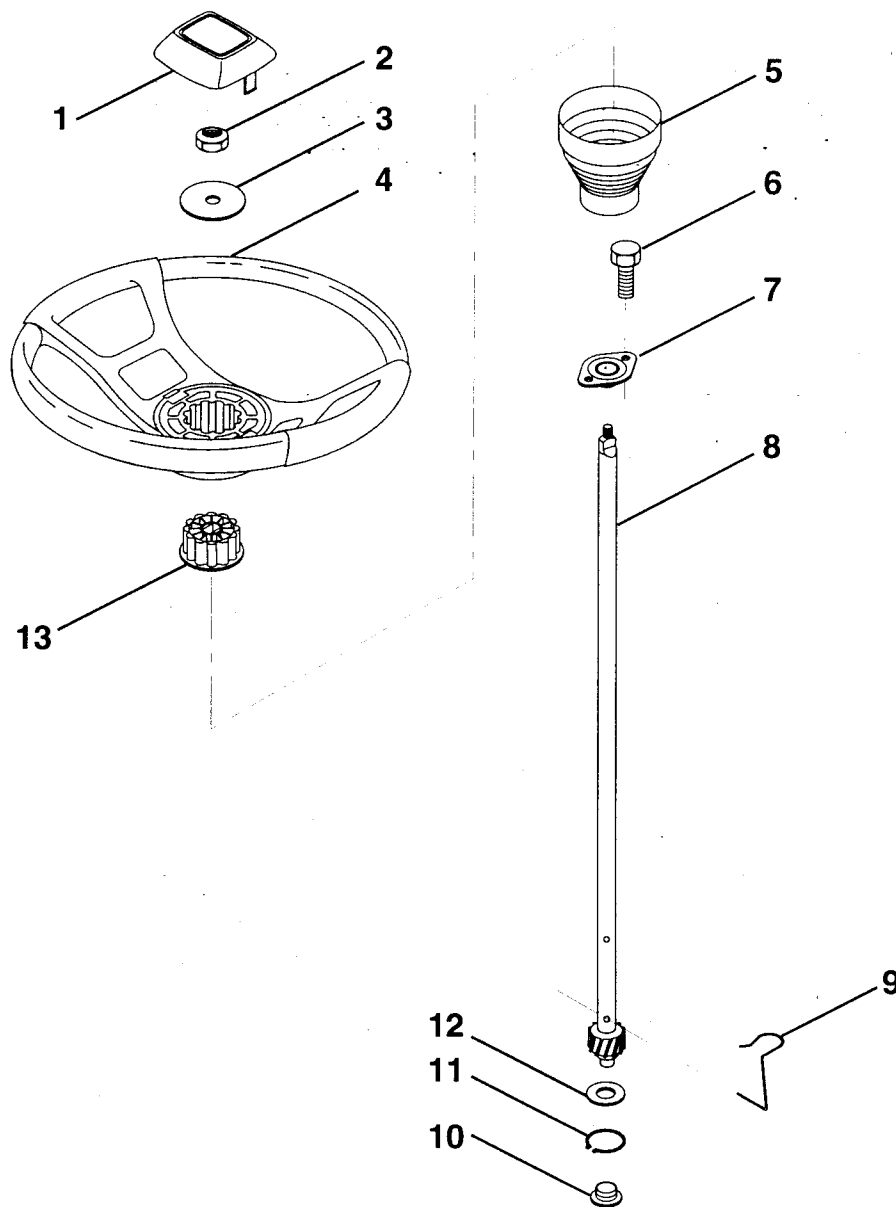

HARDWARE SHOWN LARGER FOR EASIER IDENTIFICATION

REPAIR PARTS

12 HP 36" TRACTOR - - MODEL NO. LR120 (HN1236A), PRODUCT NO. 954 00 06-02
SEAT

KEY NO.	PART NO.	DESCRIPTION	KEY NO.	PART NO.	DESCRIPTION
1	872050411	Bolt, Carriage 1/4-20 x 1-3/8	13	874780814	Bolt Hex 1/2-13 x 7/8
2	532140838	Seat	14	810040800	Washer Lock Hvy. Hlcl Spring 1/2
4	873800500	Nut, Crownlock 5/16-18	15	819171912	Washer, 17/32 x 1-3/16 x 12 Ga.
5	532139888	Bolt, Shoulder 5/16-18 UNC	16	532127018	Bolt, Shoulder
6	532140407	Clip, Insulated	18	532123976	Nut, Hex Large Flange Lock
8	874760612	Bolt, Fin Hex 3/8-16 UNC x 3/4	19	532121248	Bushing, Snap
9	532140551	Bracket, Pivot Seat	20	532121250	Spring, Compression
10	532126471	Clip, Insulated	21	532134300	Spacer, Split 28 Id. x .88 Lg.
11	819133210	Washer 12/32 x 2 x 10 Ga.	22	532121246	Bracket, Switch, Mounting
12	873800600	Nut, Crownlock 3/8-16 UNC	23	532140552	Pan, Seat

HARDWARE SHOWN LARGER FOR EASIER IDENTIFICATION

REPAIR PARTS

12 HP 36" TRACTOR -- MODEL NO. LR120 (HN1236A), PRODUCT NO. 954 00 06-02

STEERING WHEEL

KEY NO.	PART NO.	DESCRIPTION	KEY NO.	PART NO.	DESCRIPTION
1	532124416	Insert, Wheel, Steering	8	532123651	Shaft, Steering
2	532124701	Nut, Lock 3/8-24 UNF	9	532124210	Clip, Steering
3	819133808	Washer 12/32 x 2-3/8 x 8 Ga.	10	532123438	Bushing, Lower, Steering
4	532124415	Wheel, Steering	11	812000045	Ring, Retaining
5	532127396	Sleeve, Steering	12	819211616	Washer 21/32 x 1 x 16 Ga.
6	817431008	Screw, Hex #10-16 x 1/2 TY-B	13	532104820	Adaptor, Wheel, Steering
7	532102803	Bushing, Steering			

KEY NO.	PART NO.	DESCRIPTION
11	819131316	Washer, 13/32 x 13/16 x 16 Ga.
12	532126847	Bushing
13	874760512	Bolt, Hex Hd. 5/16-18 UNC x 3/4
14	819111416	Washer 11/32 x 7/8 x 16 Ga.
15	872110606	Bolt, Carriage 3/8-16 UNC x 3/4
17	532137096	Support, Front Axle
20	873800600	Nut, Crownlock 3/8-16 UNC
21	873800500	Nut, Crownlock 5/16-18