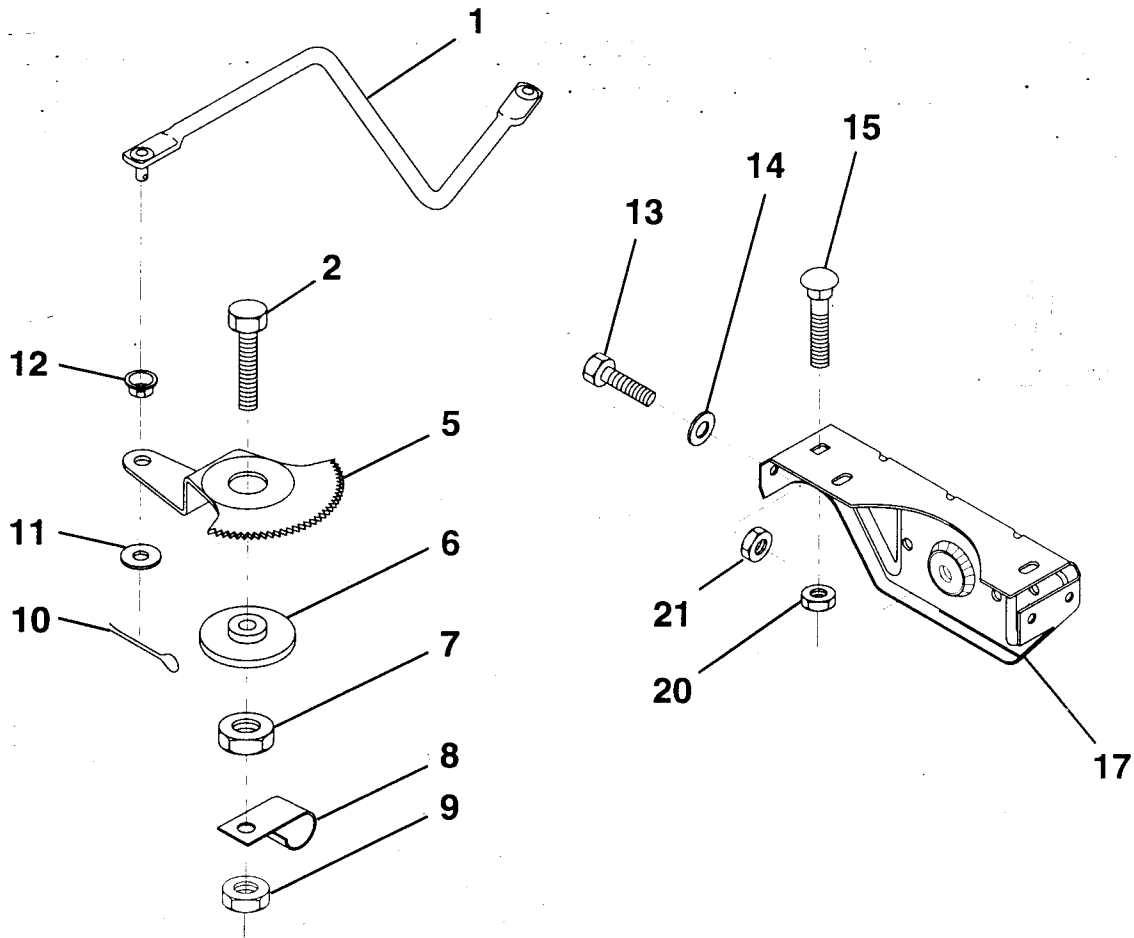

KEY NO.	PART NO.	DESCRIPTION
12	532003720	Spring
13	532126450	Clip, Height Adjustment
14	532126115	Knob, Height Stop
15	532122023	Adjustment, Quadrant Height
16	532124346	Nut, Self-Threading 3/16-18
17	872110404	Bolt, Carriage 1/4-20 x 1/2 Gr. 5
18	532130745	Support Assembly, Dash
19	532134744	Brace, Cross
20	817060408	Screw, Self-Tapping 1/4-20 x 1/2
21	532134014	Plug Dome Black

HARDWARE SHOWN LARGER FOR EASIER IDENTIFICATION

REPAIR PARTS

12 HP 36" TRACTOR -- MODEL NO. LR120 (HN1236A), PRODUCT NO. 954 00 06-02

STEERING WHEEL

KEY NO.	PART NO.	DESCRIPTION	KEY NO.	PART NO.	DESCRIPTION
1	532124416	Insert, Wheel, Steering	8	532123651	Shaft, Steering
2	532124701	Nut, Lock 3/8-24 UNF	9	532124210	Clip, Steering
3	819133808	Washer 12/32 x 2-3/8 x 8 Ga.	10	532123438	Bushing, Lower, Steering
4	532124415	Wheel, Steering	11	812000045	Ring, Retaining
5	532127396	Sleeve, Steering	12	819211616	Washer 21/32 x 1 x 16 Ga.
6	817431008	Screw, Hex #10-16 x 1/2 TY-B	13	532104820	Adaptor, Wheel, Steering
7	532102803	Bushing, Steering			

HARDWARE SHOWN LARGER FOR EASIER IDENTIFICATION

REPAIR PARTS

12 HP 36" TRACTOR - - MODEL NO. LR120 (HN1236A), PRODUCT NO. 954 00 06-02
SECTOR GEAR / AXLE SUPPORT

KEY NO.	PART NO.	DESCRIPTION
1	532132566	Link, Drag
2	874780828	Bolt, Fin Hex 1/2-13 x 1-3/4
5	532121926	Gear, Sector
6	532121927	Bushing
7	873030800	Nut, Heavy Hex Top Lock 1/2-13 UNC
8	532126472	Clip, Insulated
9	873680800	Nut, Crownlock 3/8-16
10	876020412	Pin, Cotter 1/8 x 3/4

KEY NO.	PART NO.	DESCRIPTION
11	819131316	Washer, 13/32 x 13/16 x 16 Ga.
12	532126847	Bushing
13	874760512	Bolt, Hex Hd. 5/16-18 UNC x 3/4
14	819111416	Washer 11/32 x 7/8 x 16 Ga.
15	872110606	Bolt, Carriage 3/8-16 UNC x 3/4
17	532137096	Support, Front Axle
20	873800600	Nut, Crownlock 3/8-16 UNC
21	873800500	Nut, Crownlock 5/16-18