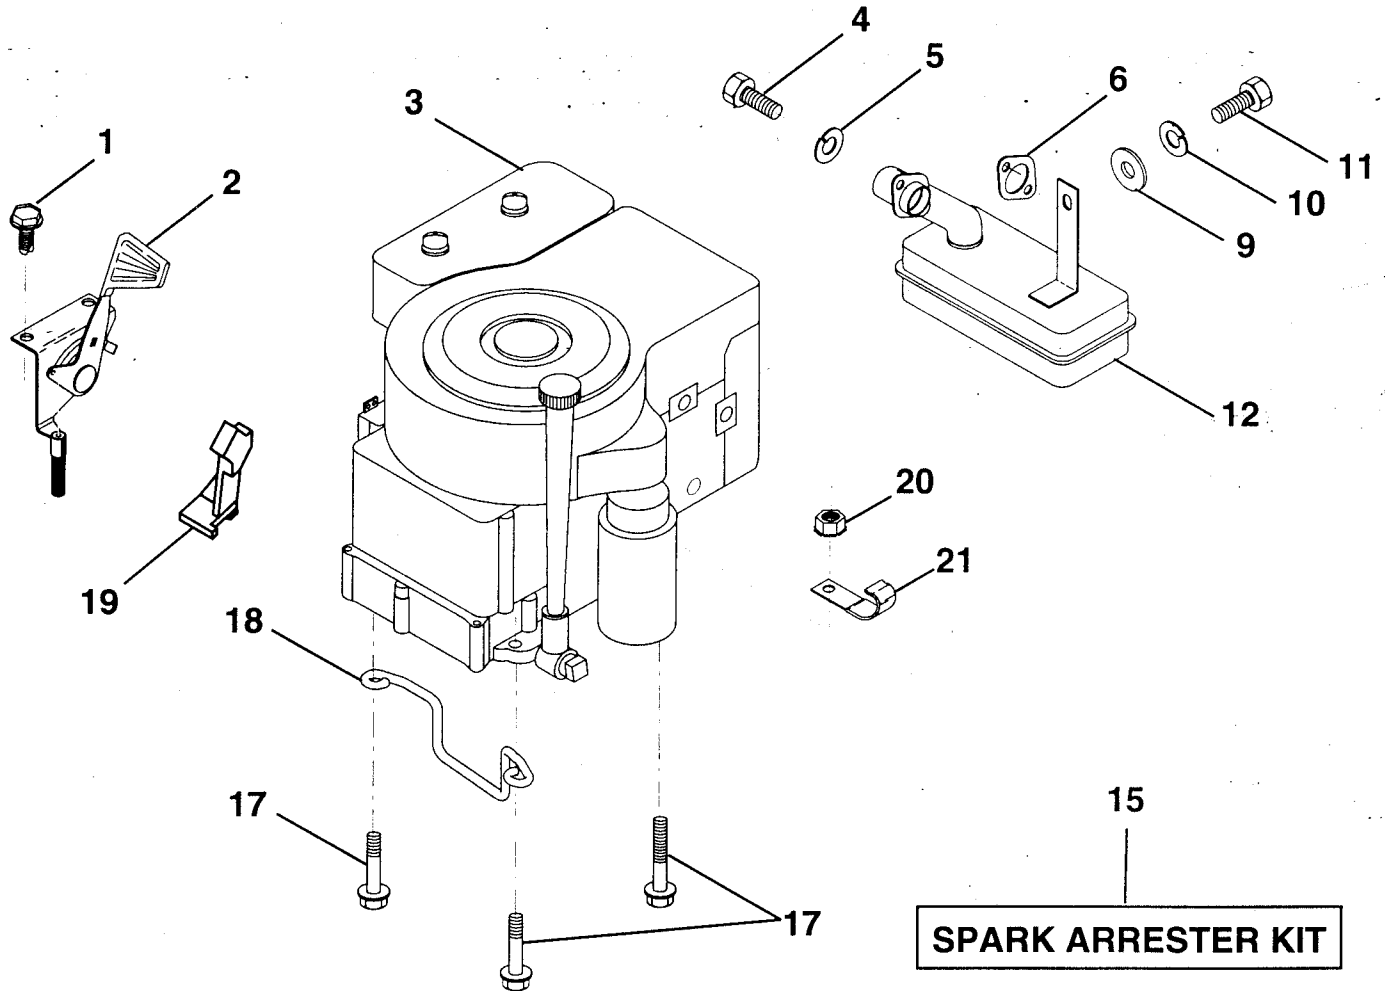

REPAIR PARTS

12 HP 36" TRACTOR - - MODEL NO. LR120 (HN1236A), PRODUCT NO. 954 00 06-02
ENGINE

SPARK ARRESTER KIT

KEY NO.	PART NO.	DESCRIPTION	KEY NO.	PART NO.	DESCRIPTION
1	817060408	Screw, Hex Thd. Cut 1/4-20 x 1/2	11	-----	Bolt, Hex Fin. (Order From Eng. Mfg.)
2	532133025	Control, Throttle	12	532137437	Muffler
3	532131951	Engine, Briggs and Stratton Model No. 282707	15	532137180	Arrester, Spark (Optional equipment)
4	871070512	Screw, Hex, Cap 5/16-18 x 3/4	17	817490624	Screw, Hex Washer Head, Thdrol. 3/8-16 x 1-1/2
5	810040500	Washer, Lock Heavy Helical Spring 5/16	18	532126636	Keeper, Ground Drive Belt
6	532125593	Gasket, Exhaust	19	532127951	Stop, Throttle
9	819101216	Washer 5/16 x 3/4 x 16	20	873510600	Screw Thdrol. 3/8-16
10	810040400	Washer, Lock Hvy Hlcl Spring 1/4	21	532124996	Clip Line Fuel

HARDWARE SHOWN LARGER FOR EASIER IDENTIFICATION