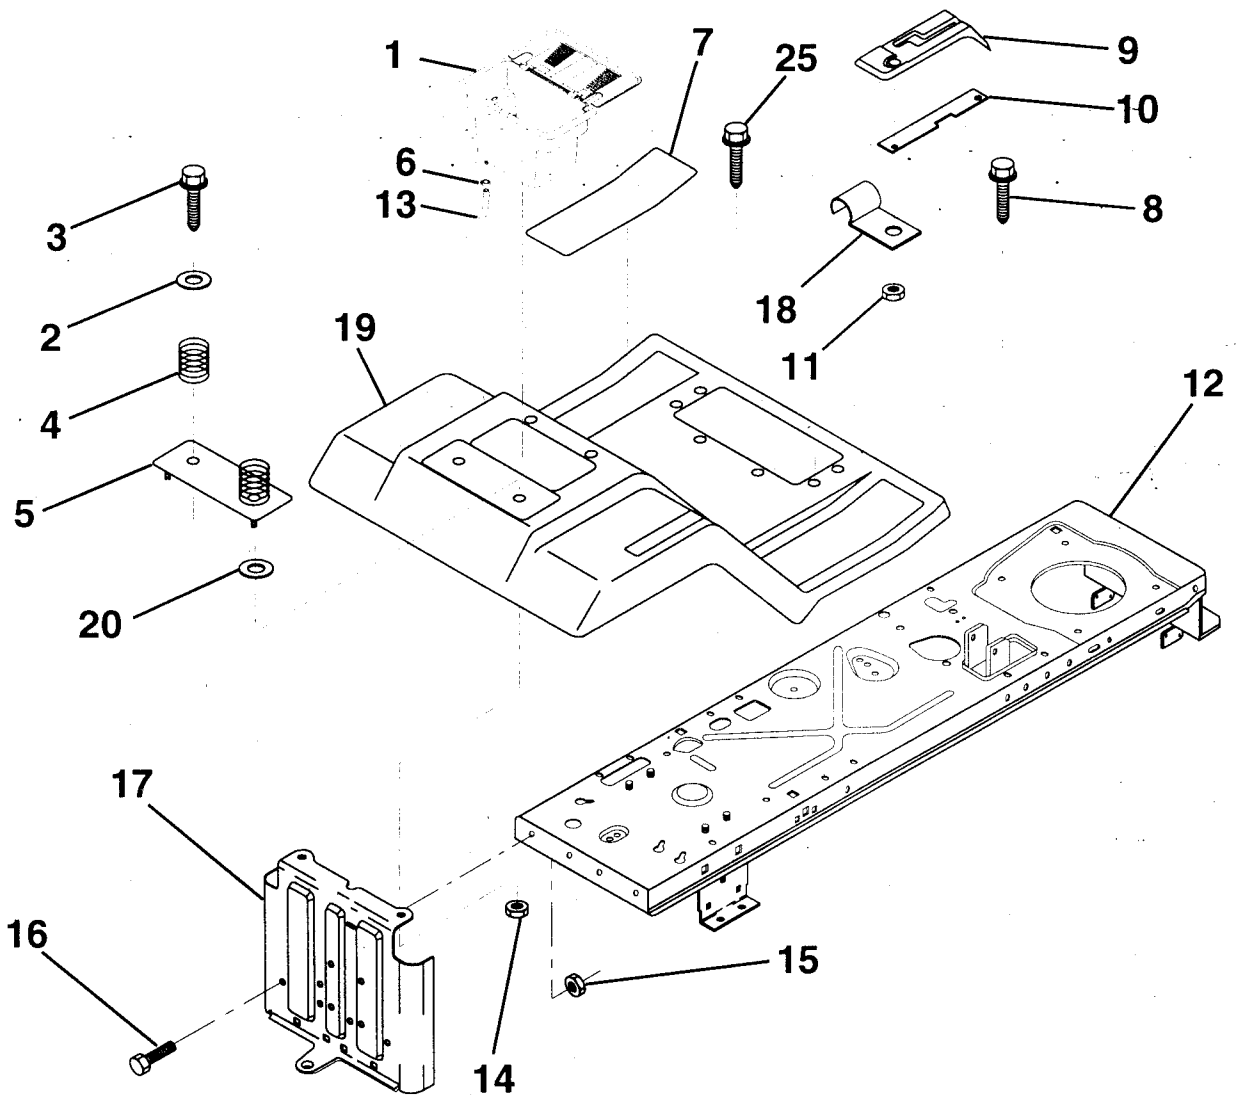

REPAIR PARTS

12 HP 36" TRACTOR - - MODEL NO. LR120 (HN1236A), PRODUCT NO. 954 00 06-02
FENDER/CHASSIS

KEY NO.	PART NO.	DESCRIPTION	KEY NO.	PART NO.	DESCRIPTION
1	532129965	Case, Battery	11	532124346	Nut, Self-Threading, Wsher Hd 3/16
2	819132012	Washer 13/32 x 1-1/4 x 12 Ga.	12	532140784	Assembly, Frame
3	817490612	Screw, Hex Wsh. Thrdrol 3/8-16 x 3/4	13	532109238	Tube, Battery Drain
4	532124181	Spring, Compression, Seat	14	873510400	Nut, Keps 1/4-20 UNC
5	532125142	Plate, Asm. Battery	15	873800500	Nut, Crownlock 5/16-18
6	532109596	Clamp, Hose	16	874760512	Bolt, Hex Hd. 5/16-18 UNC x 3/4
7	532124144	Pad, Footrest	17	532127880	Drawbar
8	817490512	Screw Thdrol 5/16-18 x 3/4	18	532126470	Clip, Insulated
9	532126994	Console, Shift Control	19	532141393	Fender/Footrest
10	532139783	Bar, Shift Lock	20	819091413	Washer 9/32 x 7/8 x 13 Ga.
			25	871490516	Scr-Hx Wsh Thd Rol 5/16-18 x 1

HARDWARE SHOWN LARGER FOR EASIER IDENTIFICATION