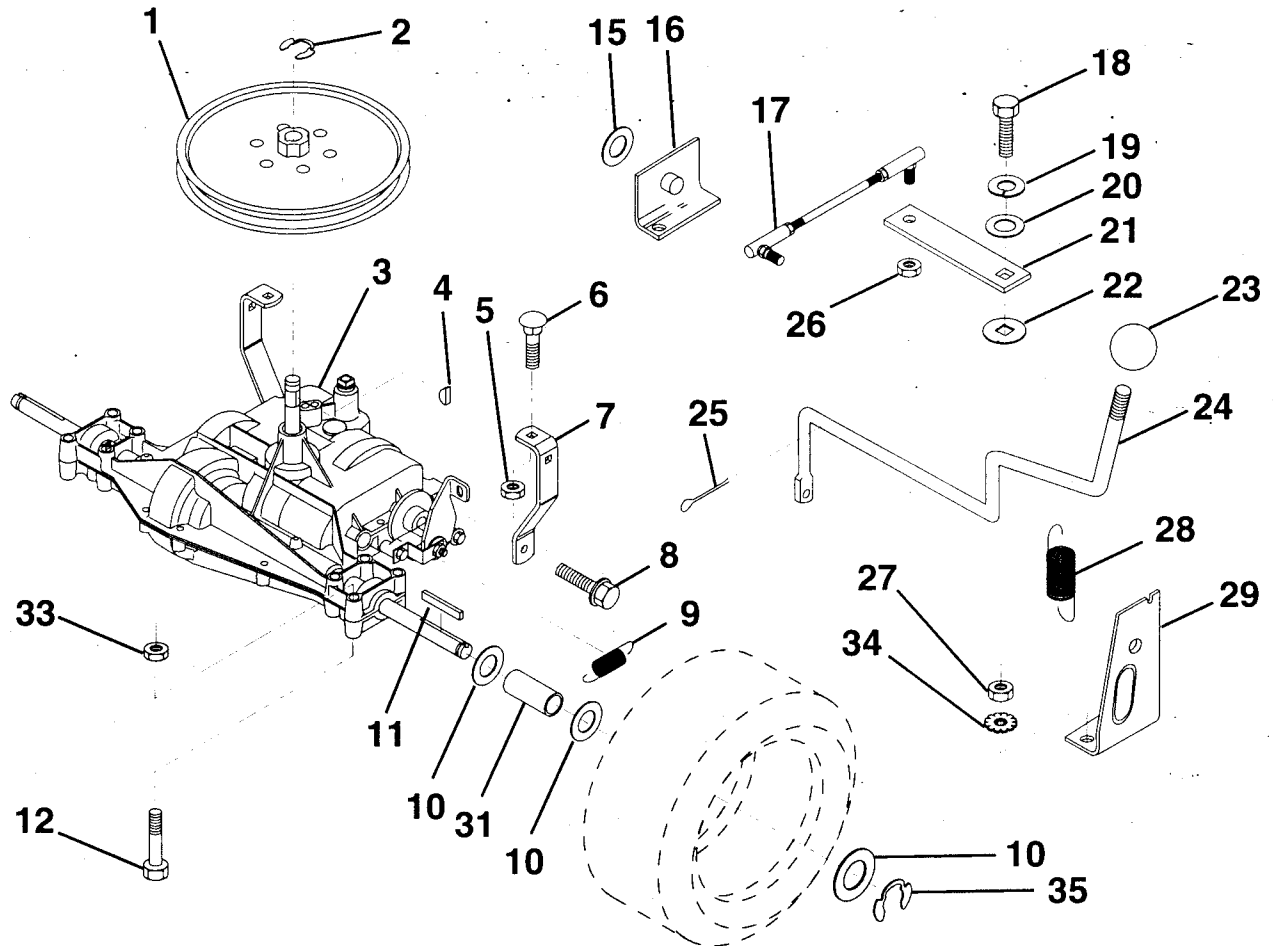

HARDWARE SHOWN LARGER FOR EASIER IDENTIFICATION

REPAIR PARTS

12 HP 36" TRACTOR - - MODEL NO. LR120 (HN1236A), PRODUCT NO. 954 00 06-02

TRANSAXLE

KEY NO.	PART NO.	DESCRIPTION	KEY NO.	PART NO.	DESCRIPTION
1	532123385	Pulley	18	871040412	Bolt, Fin Hex 1/4-28 UNF x 3/4 Gr. 8
2	812000028	Ring, Retainer	19	810040400	Washer, Lock 1/4
3	-----	Transaxle, Dana 5 Spd. Model No. 4360-47	20	819091210	Washer 9/32 x 3/4 x 10 Ga.
4	532125096	Key, Woodruff #9	21	532123484	Arm, Shift
5	873800500	Nut, Crownlock 5/16-18	22	532105701	Washer, Shift Plate
6	872140506	Bolt, Carriage 5/16-18 UNC x 3/4	23	532106933	Knob, Rd 1/2-13
7	532123378	Strap, Torque	24	532128215	Rod Shift
8	817490512	Screw 5/16-18 x 3/4	25	876020416	Pin, Cotter 1/8 x 1
9	532110422	Spring, Brake	26	873810500	Locknut 5/16-24 UNF
10	532121749	Washer 25/32 x 1-1/4 x 16 Ga.	27	873510500	Nut, Keps 5/16-18
11	532123583	Key, Square	28	532128085	Extension, Spring
12	874760644	Bolt, Fin Hex 3/8-16 Unc x 2-3/4	29	532128084	Support Handle Shift RH
15	819171616	Washer 17/32 x 1 x 16 Ga.	31	532109502	Spacer Axle
16	532124600	Support Handle Shift LH	33	873800600	Nut Crownlock 3/8-16 Unc
17	532123632	Link, Shift	34	811050500	Washer External Tooth 5/16
			35	812000001	E-Ring